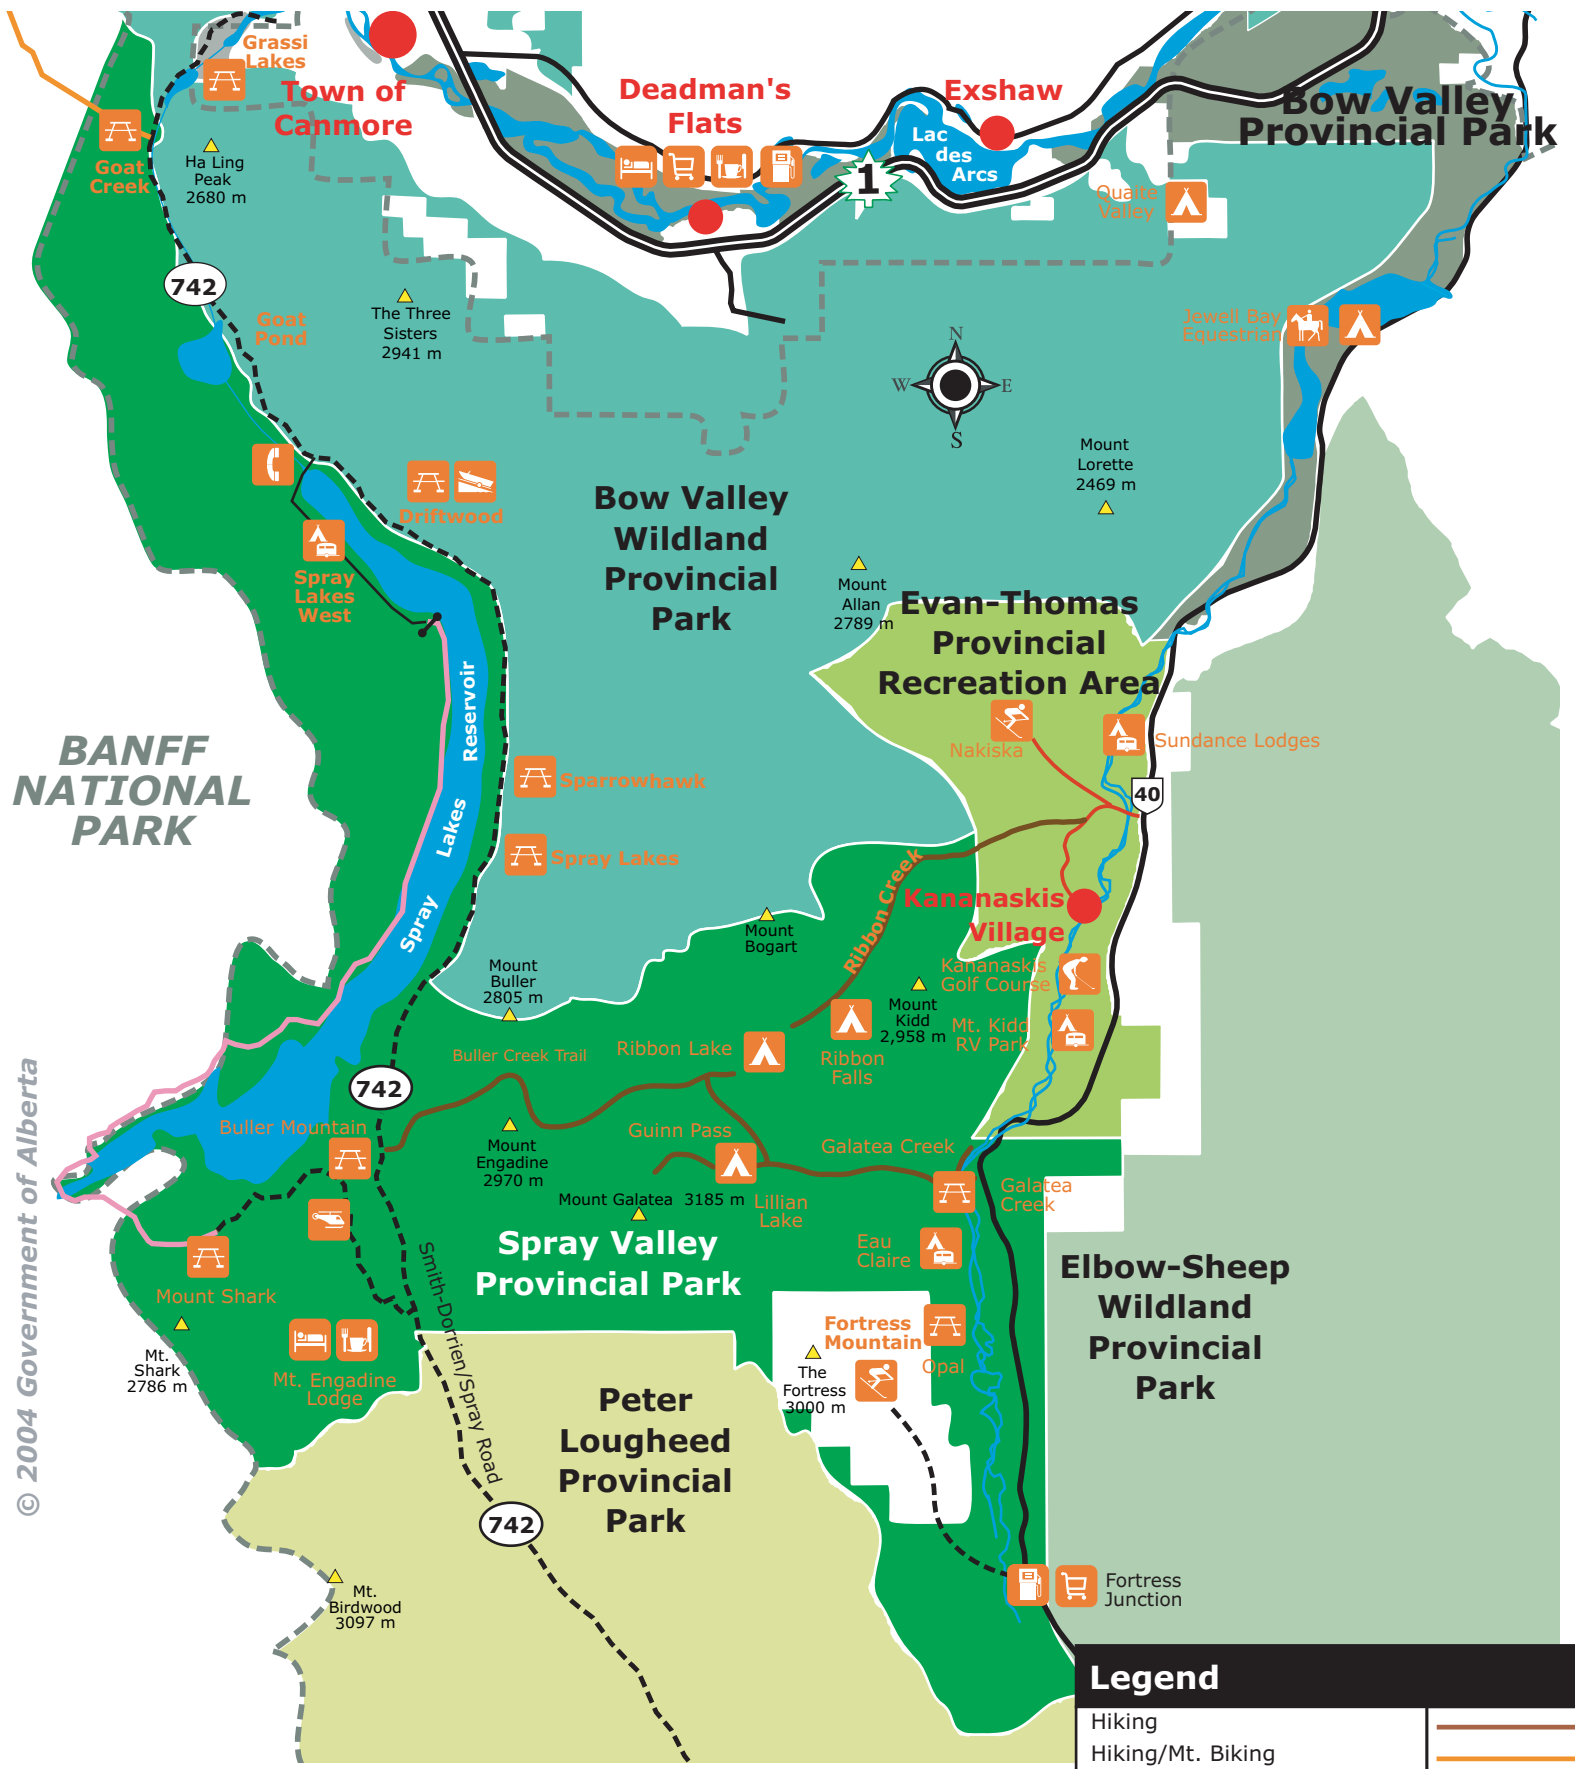

# Spray Valley Provincial Park

© 2004 Government of Alberta

## Legend

|                      |  |
|----------------------|--|
| Hiking               |  |
| Hiking/Mt. Biking    |  |
| Interpretive Hiking  |  |
| Paved Bike Path      |  |
| Riding/Hiking/Biking |  |
| Snowmobiling         |  |

Kananaskis Country