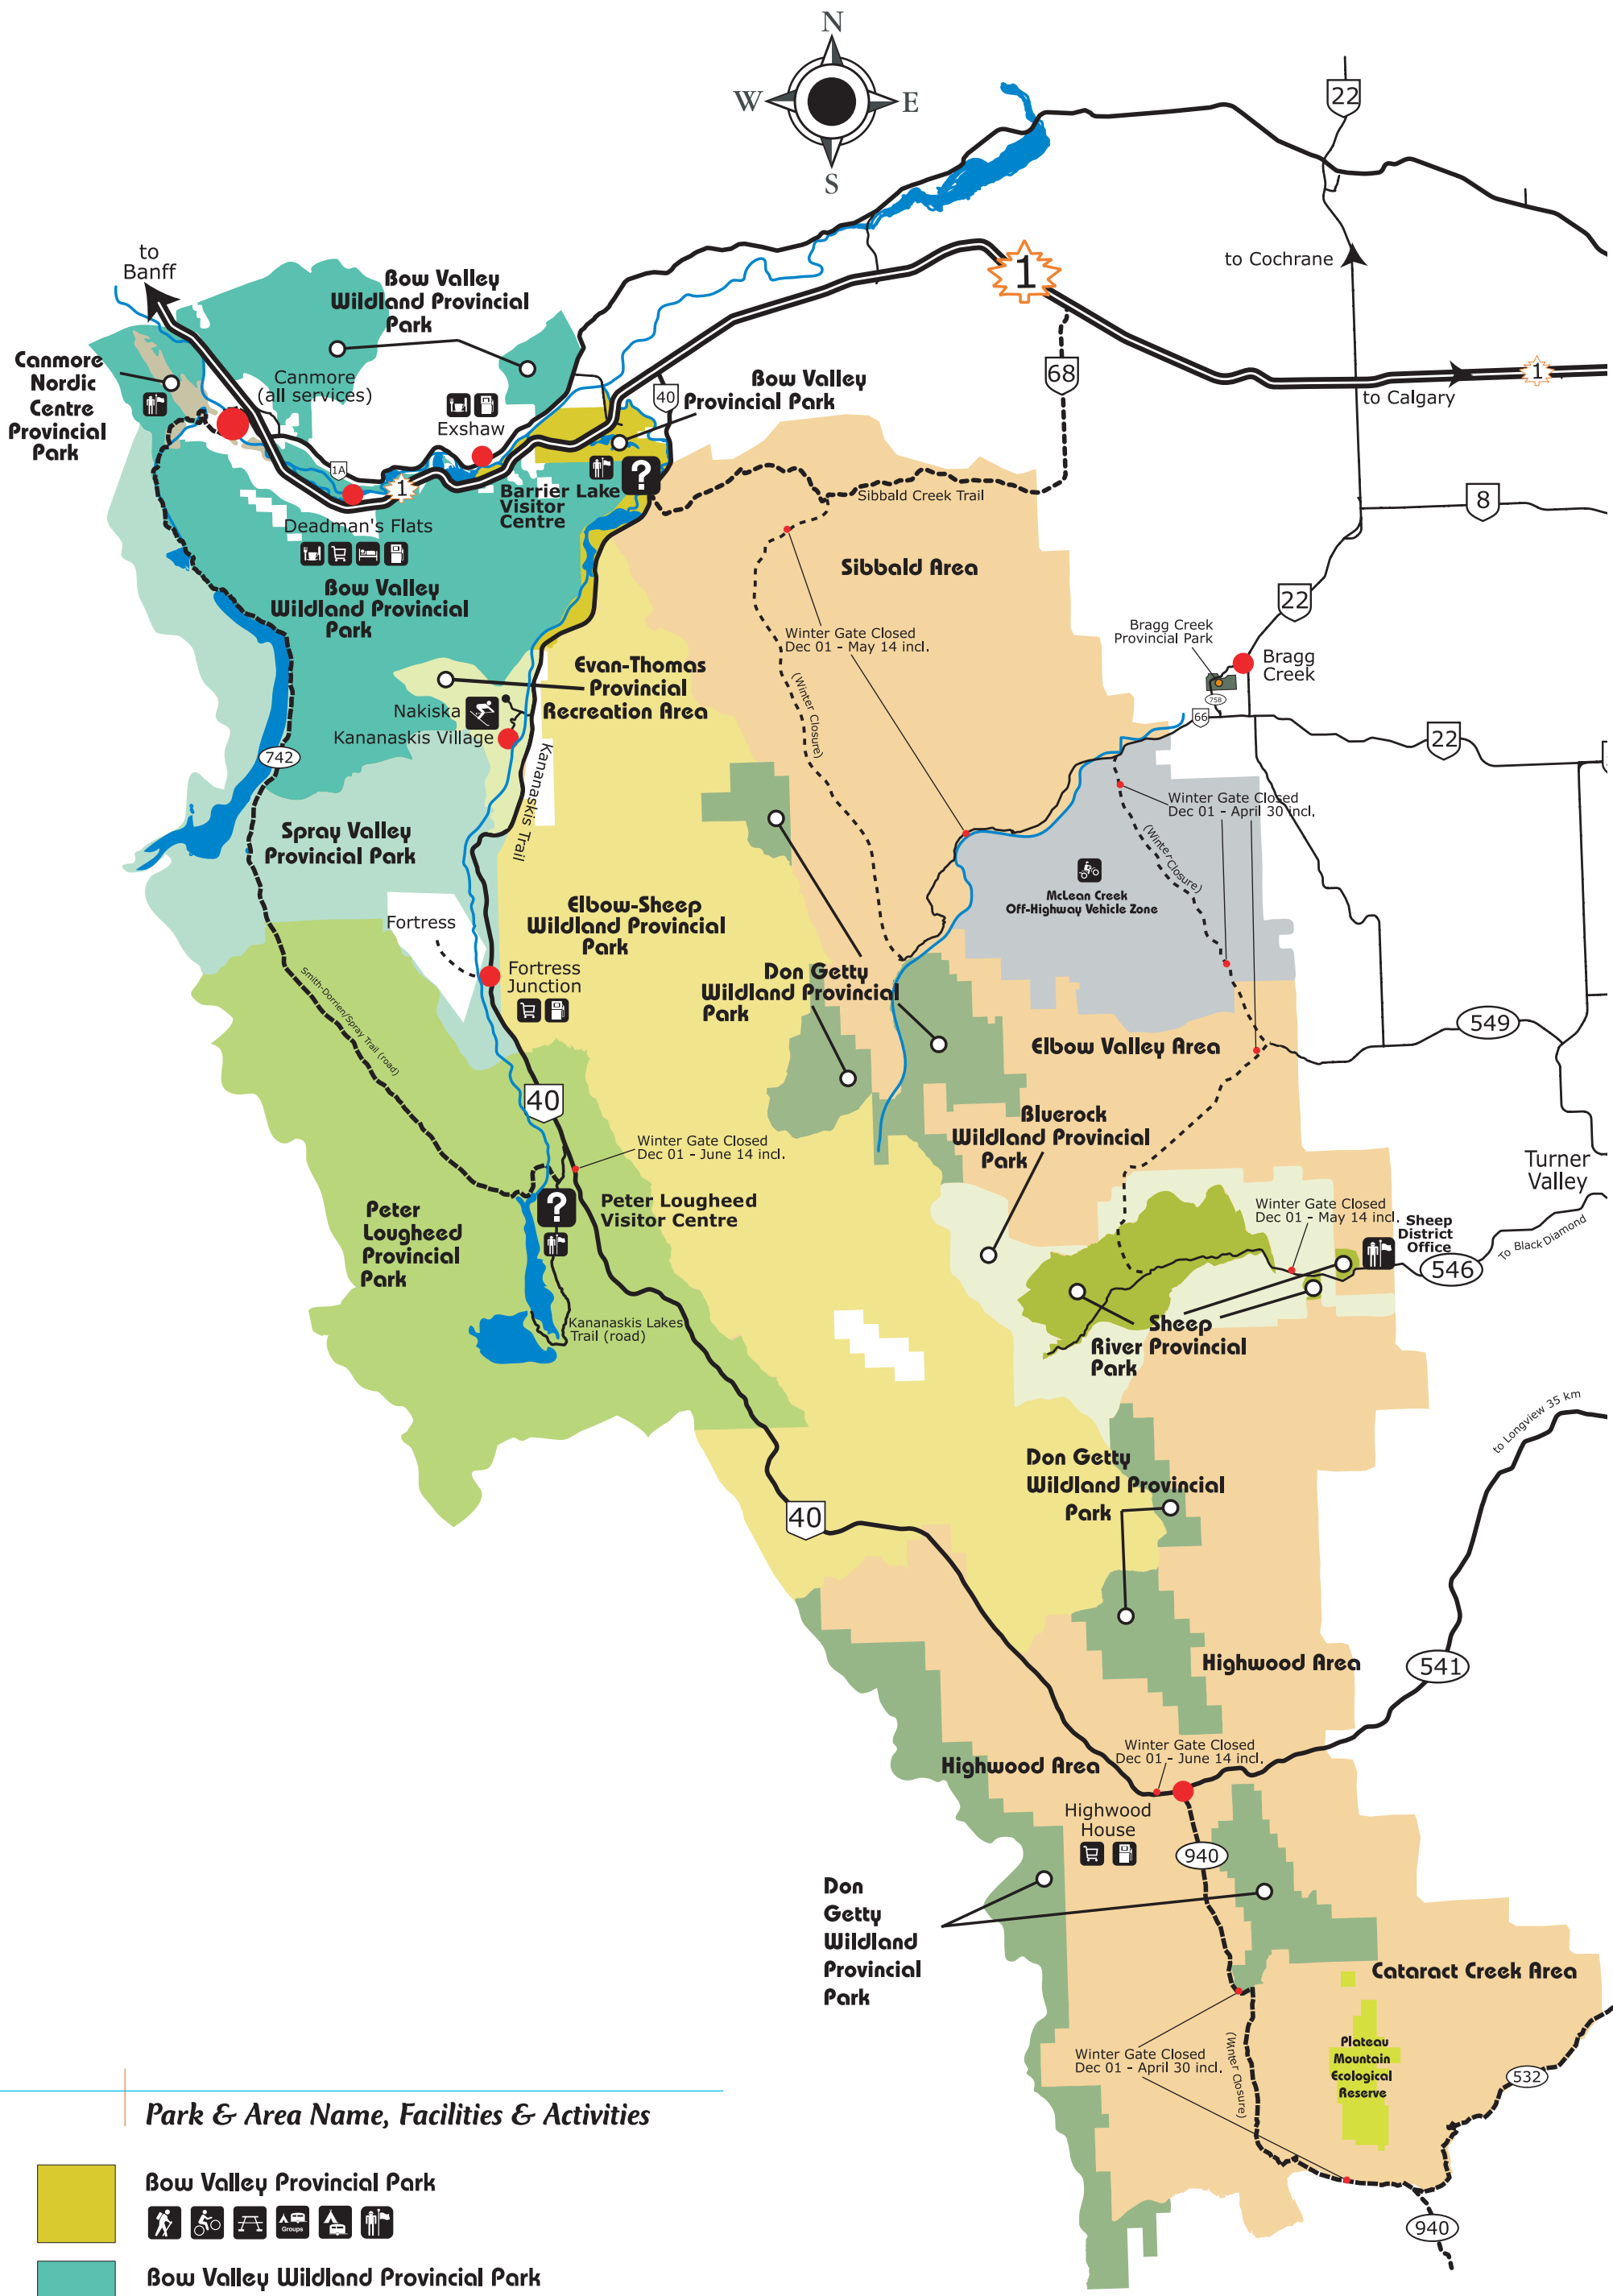

Kananaskis Country Map

Park & Area Name, Facilities & Activities

	Bow Valley Provincial Park
	Bow Valley Wildland Provincial Park
	Canmore Nordic Centre Provincial Park
	Peter Lougheed Provincial Park
	Sheep River Provincial Park
	Bluerock Wildland Provincial Park
	Elbow-Sheep Wildland Provincial Park
	Don Getty Wildland Provincial Park
	Spray Valley Provincial Park
	Evan-Thomas Provincial Recreational Area
	Provincial Forest Lands

Map Symbols

Parks and Protected Areas Office		Group Camping	
Boat Launch		Heliport	
Canoe Launch Facility		Hiking	
Camping (tent only)		Hostel	
Camping (vehicle access)		Hotel/Motel	
Day Use Area		Information Centre	
Downhill Skiing		Restaurant	
Dumping Station		Store	
Equestrian Facilities		Telephone	
Fishing		Universal Accessibility	
Gasoline		Off-Highway Vehicle Zone	
Snow Vehicle Forest Land Use Zone		Sheltered Picnic Area	
X-C Ski Trails		Amphitheatre	
Interpretive Trails		Viewpoint	
Paved Bike Path		Commercial Lodge	
		Golfing	