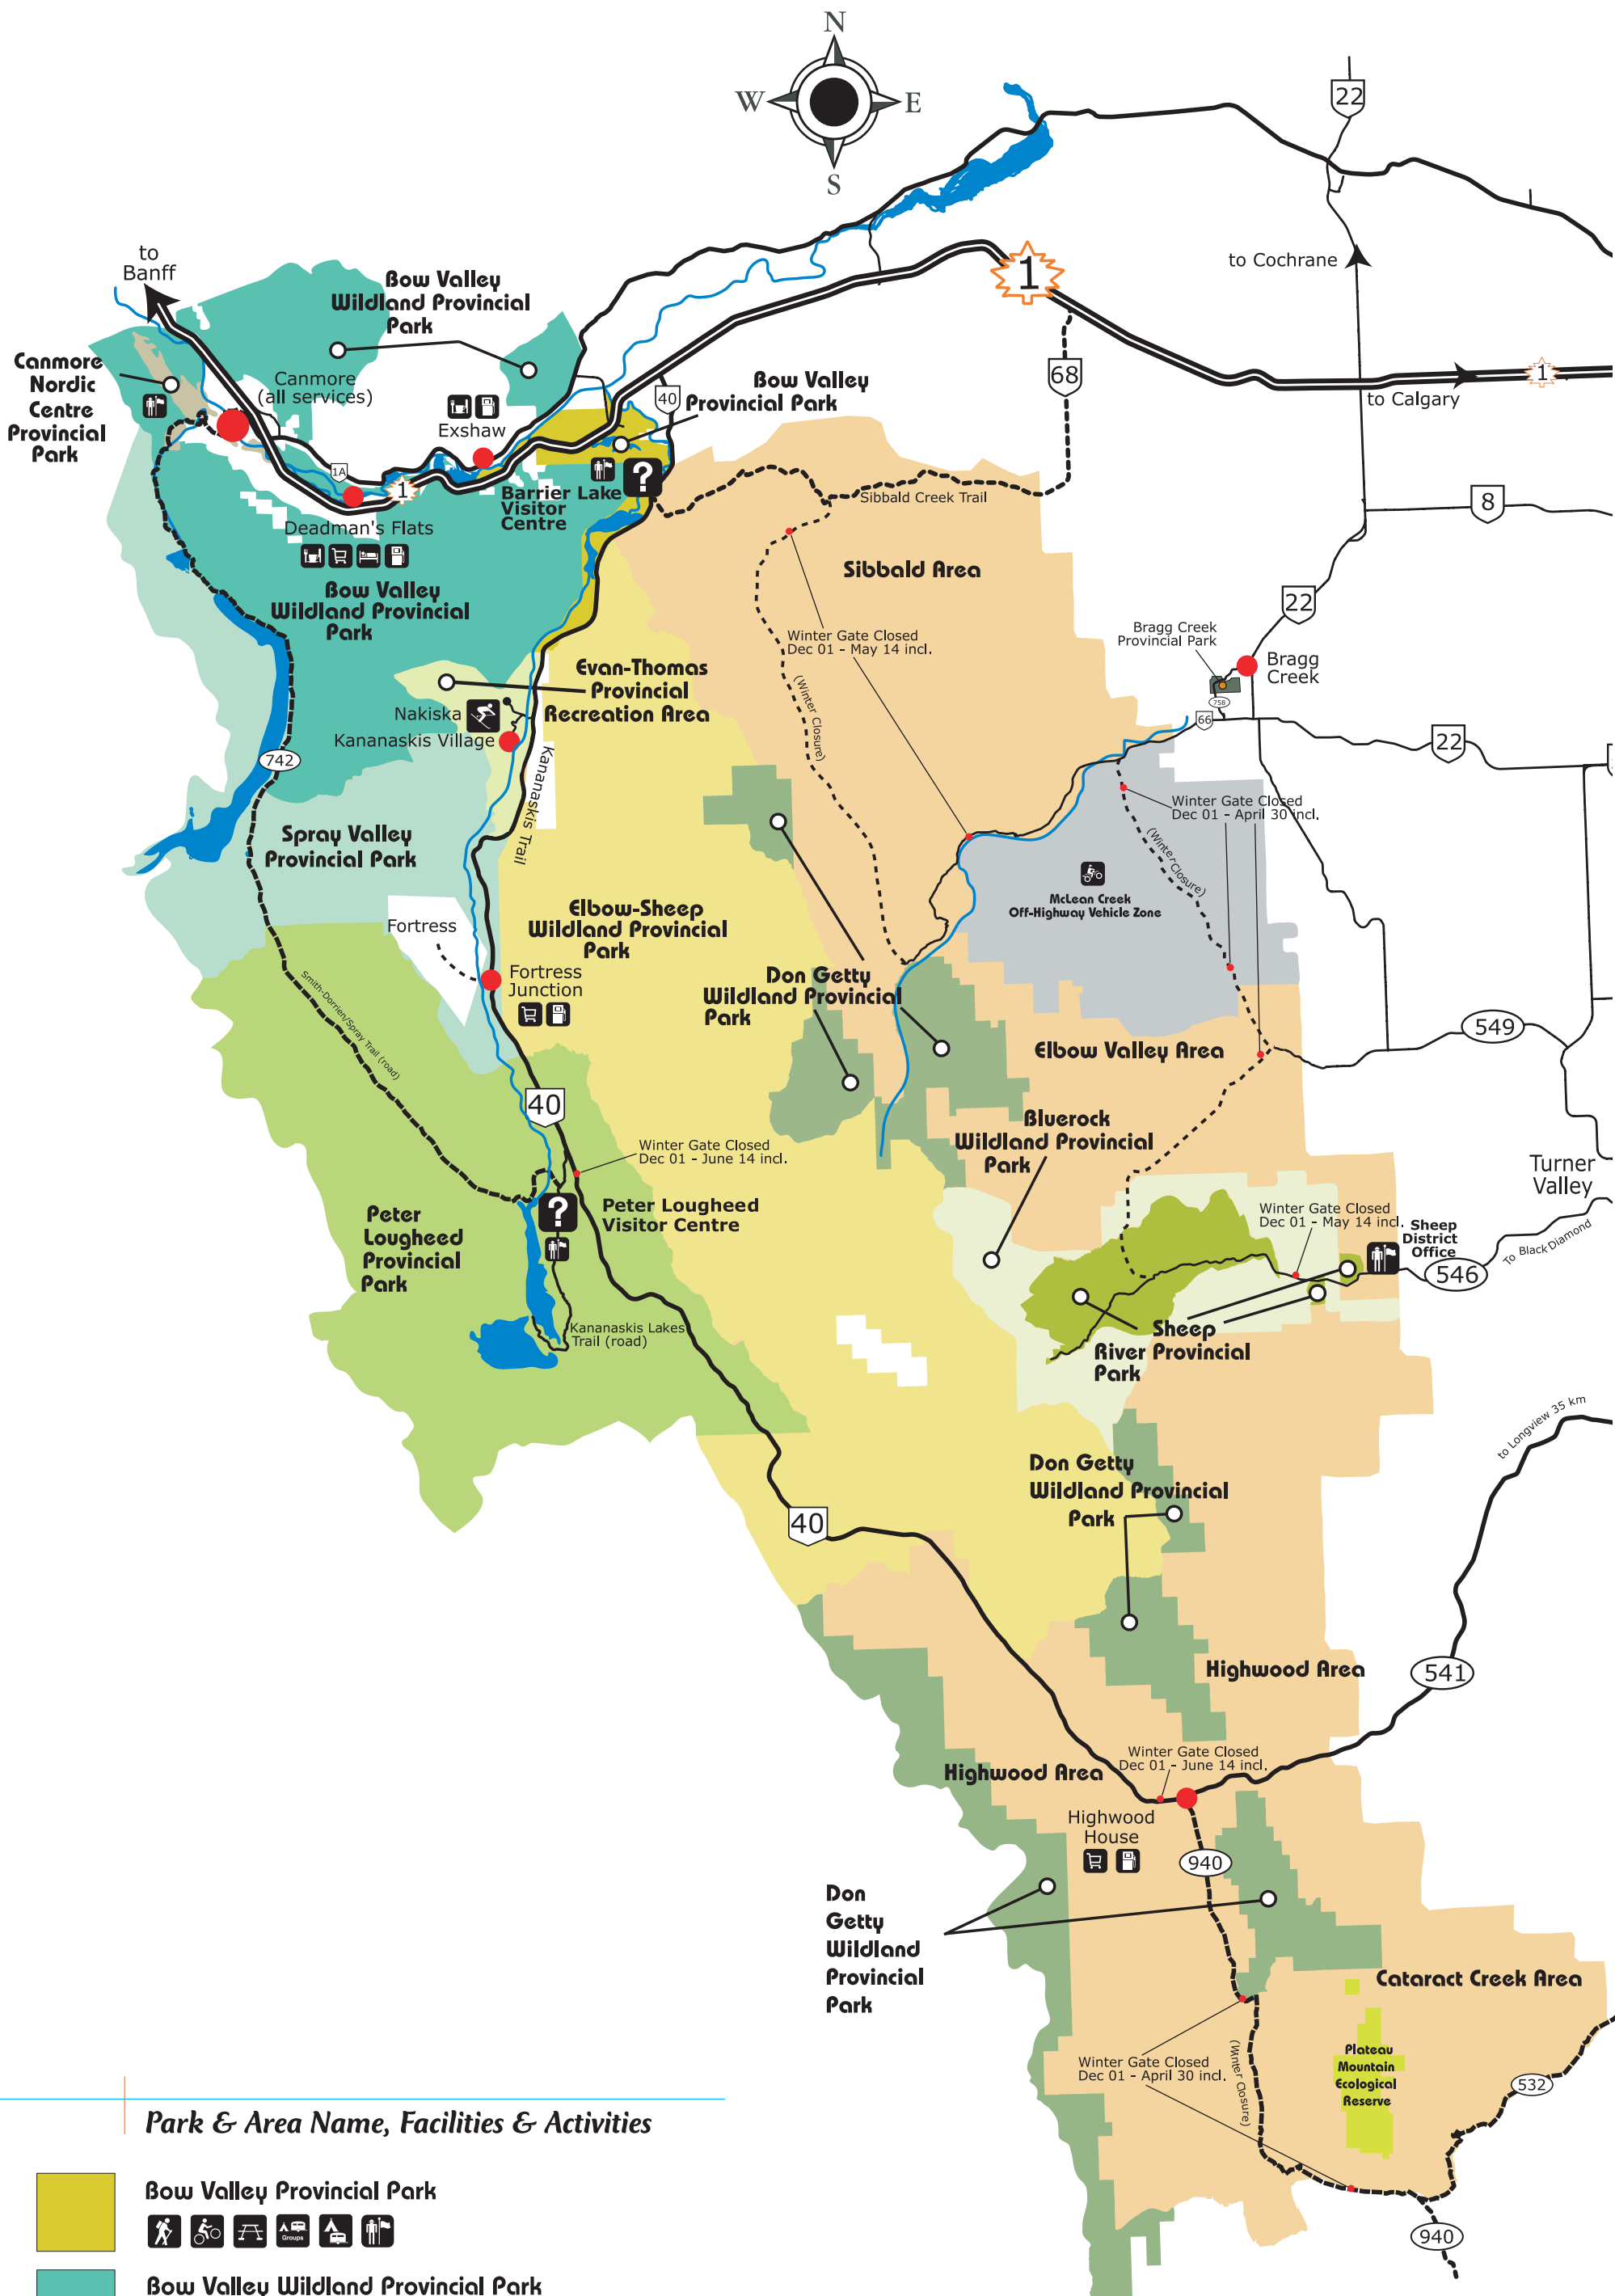

Kananaskis Country Map

Park & Area Name, Facilities & Activities

	Bow Valley Provincial Park
	Bow Valley Wildland Provincial Park
	Canmore Nordic Centre Provincial Park
	Peter Lougheed Provincial Park
	Sheep River Provincial Park
	Bluerock Wildland Provincial Park
	Elbow-Sheep Wildland Provincial Park
	Don Getty Wildland Provincial Park
	Spray Valley Provincial Park
	Evan-Thomas Provincial Recreational Area
	Provincial Forest Lands

Map Symbols

Parks and Protected Areas Office		Group Camping	
Boat Launch		Heliport	
Canoe Launch Facility		Hiking	
Camping (tent only)		Hostel	
Camping (vehicle access)		Hotel/Motel	
Day Use Area		Information Centre	
Downhill Skiing		Restaurant	
Dumping Station		Store	
Equestrian Facilities		Telephone	
Fishing		Universal Accessibility	
Gasoline		Off-Highway Vehicle Zone	
Snow Vehicle Forest Land Use Zone		Sheltered Picnic Area	
X-C Ski Trails		Amphitheatre	
Interpretive Trails		Viewpoint	
Paved Bike Path		Commercial Lodge	
		Golfing	